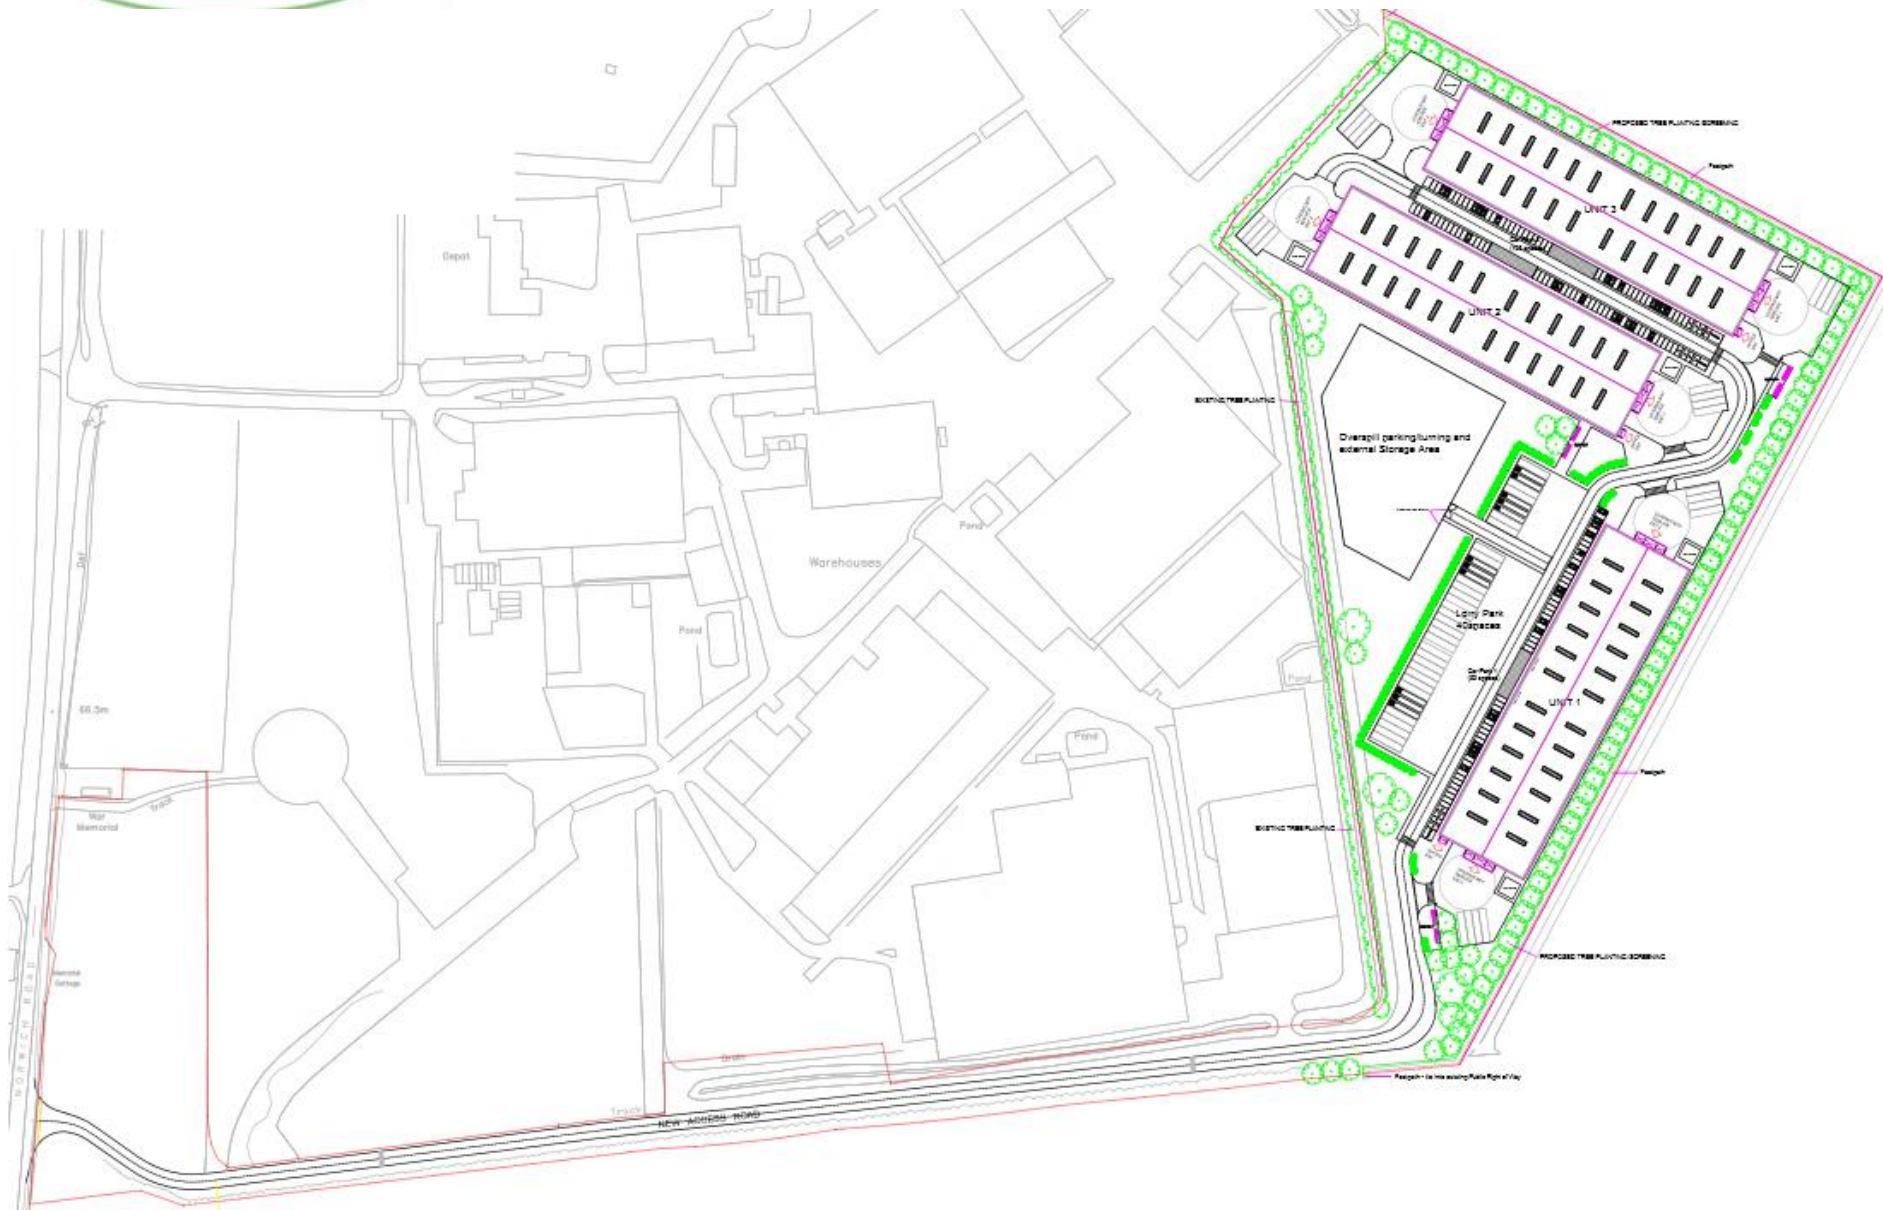

Application No: DC/21/06605

**Address: Land To The Rear Of
Ceva Logistics
Norwich Road
Mendlesham (In The Parish Of
Wetheringsett Cum Brockford)**

Site Location

Site Location

Slide 3

Aerial Map – wider view

© Crown copyright and database rights 2021 Ordnance Survey 0100017810 & 0100023274.

Constraints Map

Slide 6

..... Footpath

Site Location Plan

Slide 7

LOCATION PLAN Scale 1:5000

Proposed Block Plan - Wider View

Proposed Block Plan - Unit 1

Proposed Block Plan - Units 2 and 3

Proposed Roof and Floor Plans

ROOF PLAN

FIRST FLOOR PLAN

GROUND FLOOR PLAN

NOTE: Size Water Shower positions for Units 1 & 2.
Size Water Shower position for Unit 2 an approximate size.