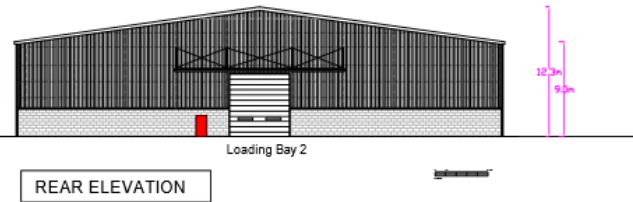

© Crown copyright and database rights 2021 Ordnance Survey 0100017810 & 0100023274.

Constraints Map

Slide 6

..... Footpath

Site Location Plan

Slide 7

LOCATION PLAN Scale 1:5000

Proposed Block Plan - Wider View

Proposed Block Plan - Unit 1

Proposed Block Plan - Units 2 and 3

Proposed Roof and Floor Plans

ROOF PLAN

FIRST FLOOR PLAN

GROUND FLOOR PLAN

NOTE: Size Water Shower positions for Units 1 & 2.
Size Water Shower position for Unit 2 an approximate size.