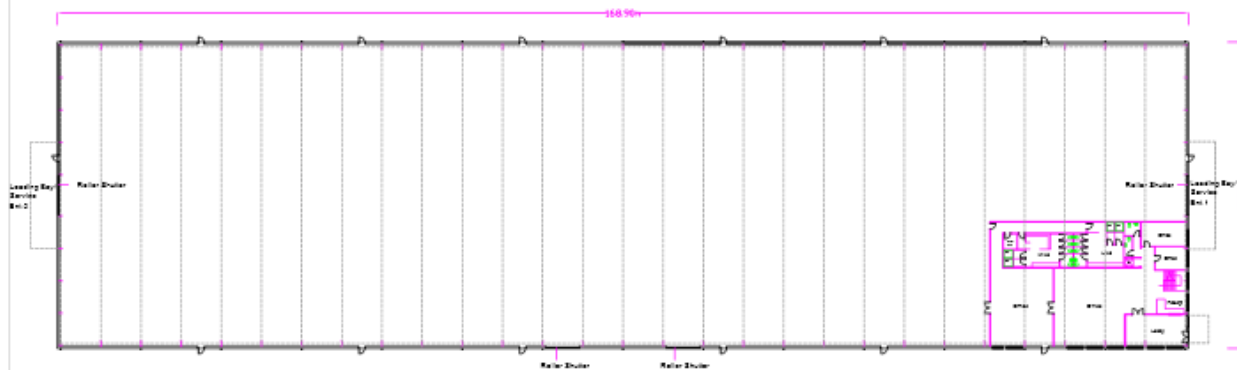

GROUND FLOOR PLAN