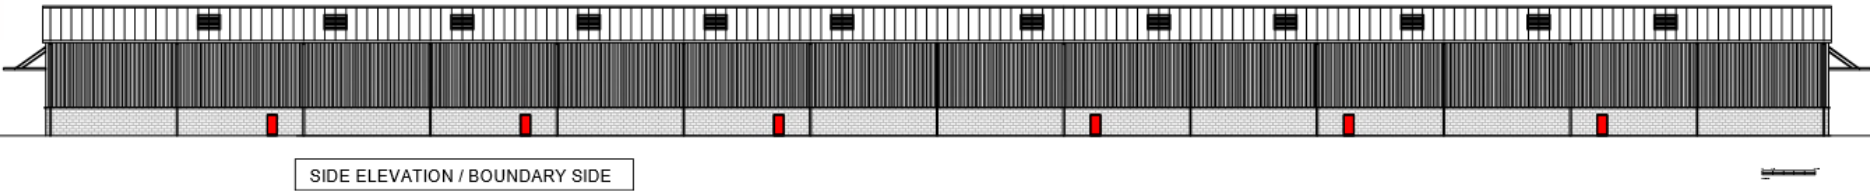

© Crown copyright and database rights 2021 Ordnance Survey 0100017810 & 0100023274.

Constraints Map

Slide 6

..... Footpath

Site Location Plan

Slide 7

LOCATION PLAN Scale 1:5000

Proposed Block Plan - Wider View

Proposed Block Plan - Unit 1

Proposed Block Plan - Units 2 and 3

Proposed Roof and Floor Plans

ROOF PLAN

FIRST FLOOR PLAN

GROUND FLOOR PLAN

NOTE: Size Water Shower positions for Units 1 & 2.
Size Water Shower position for Unit 2 an approximate size.