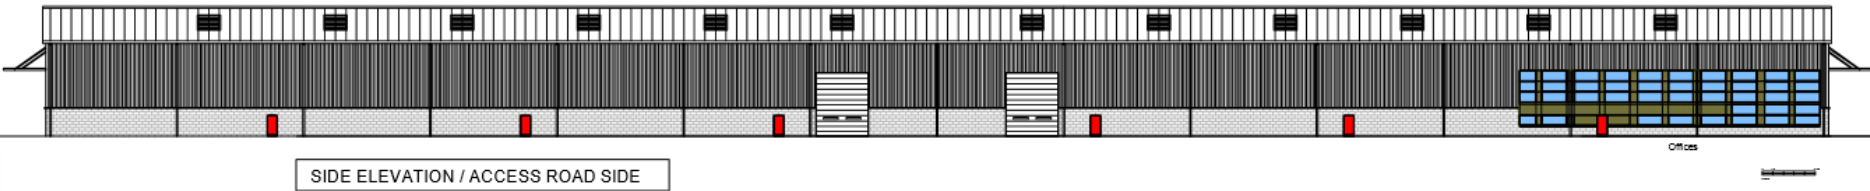

© Crown copyright and database rights 2021 Ordnance Survey 0100017810 & 0100023274.

Constraints Map

Slide 6

..... Footpath

Site Location Plan

Slide 7

LOCATION PLAN Scale 1:5000

Proposed Block Plan - Wider View

Proposed Block Plan - Unit 1

Proposed Block Plan - Units 2 and 3

Proposed Roof and Floor Plans

ROOF PLAN

FIRST FLOOR PLAN

GROUND FLOOR PLAN

NOTE: Size Water Shower positions for Units 1 & 2.
Size Water Shower position for Unit 2 an approximate size.