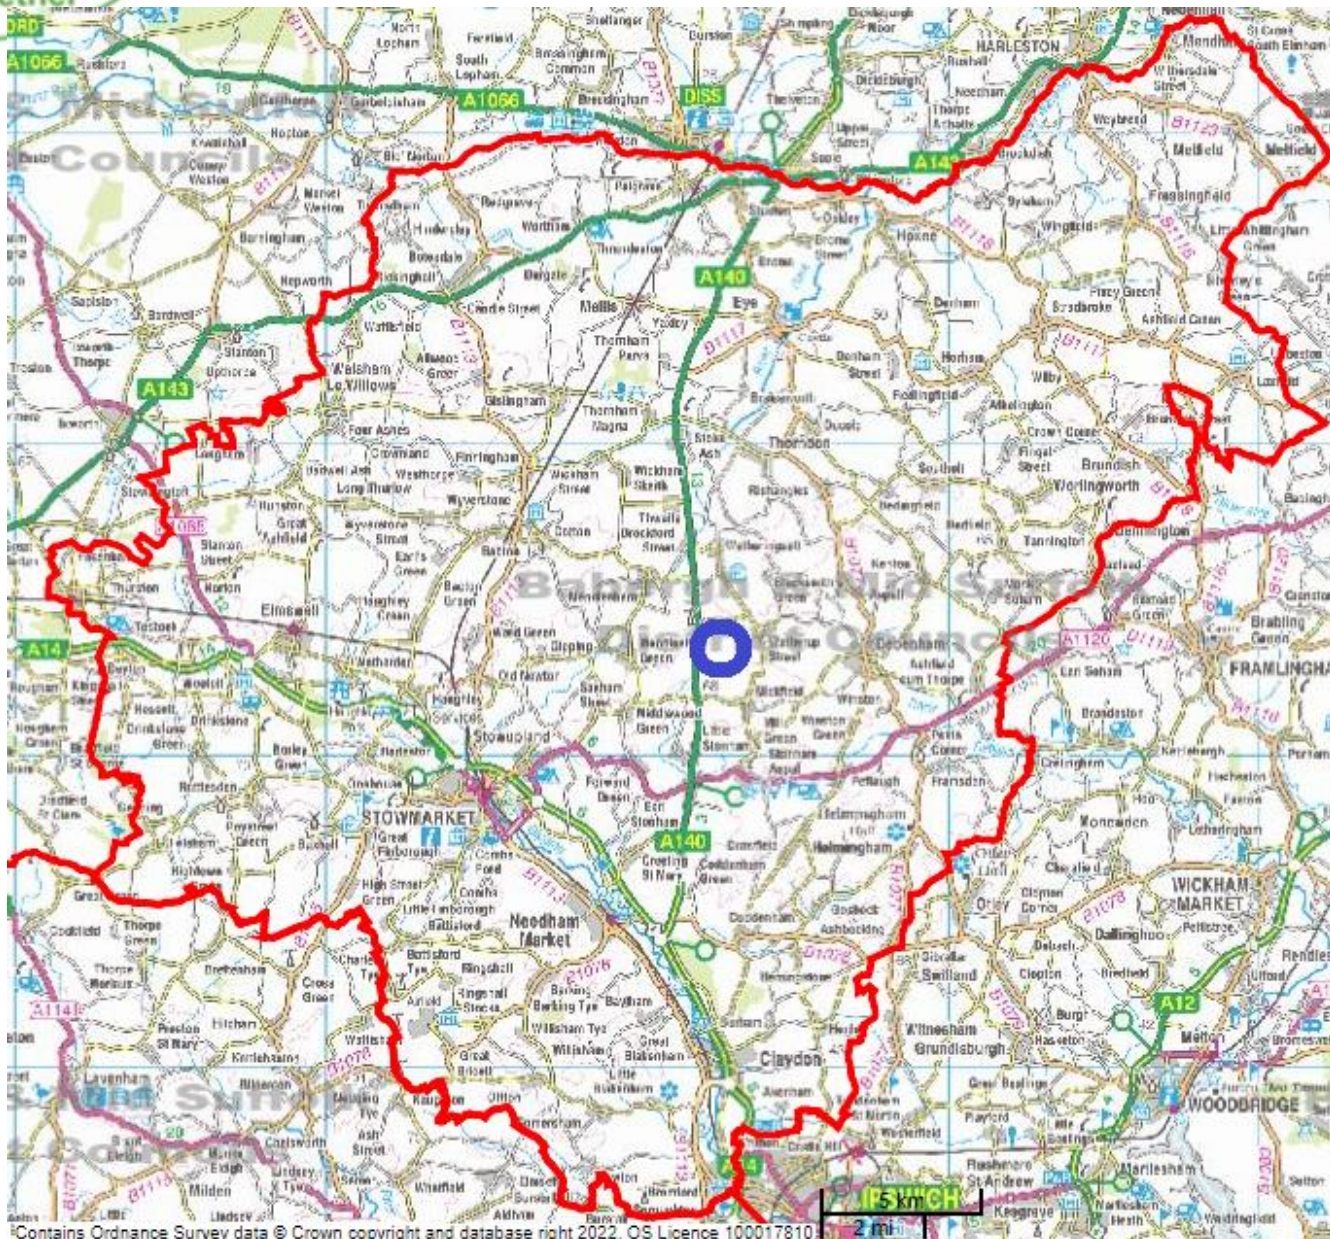

Application No: DC/21/06605

**Address: Land To The Rear Of
Ceva Logistics
Norwich Road
Mendlesham (In The Parish Of
Wetheringsett Cum Brockford)**

Site Location

Site Location

Slide 3

Aerial Map – wider view

© Crown copyright and database rights 2021 Ordnance Survey 0100017810 & 0100023274.

Constraints Map

Slide 6

..... Footpath

Site Location Plan

Slide 7

LOCATION PLAN Scale 1:5000

Proposed Block Plan - Wider View