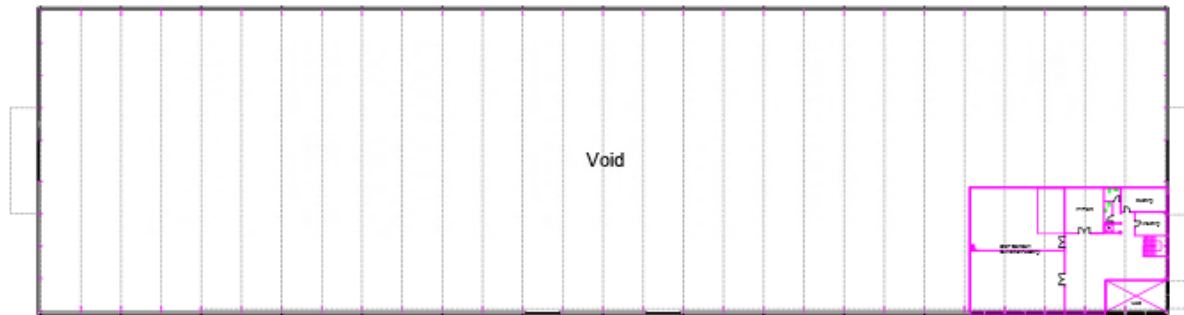

FIRST FLOOR PLAN