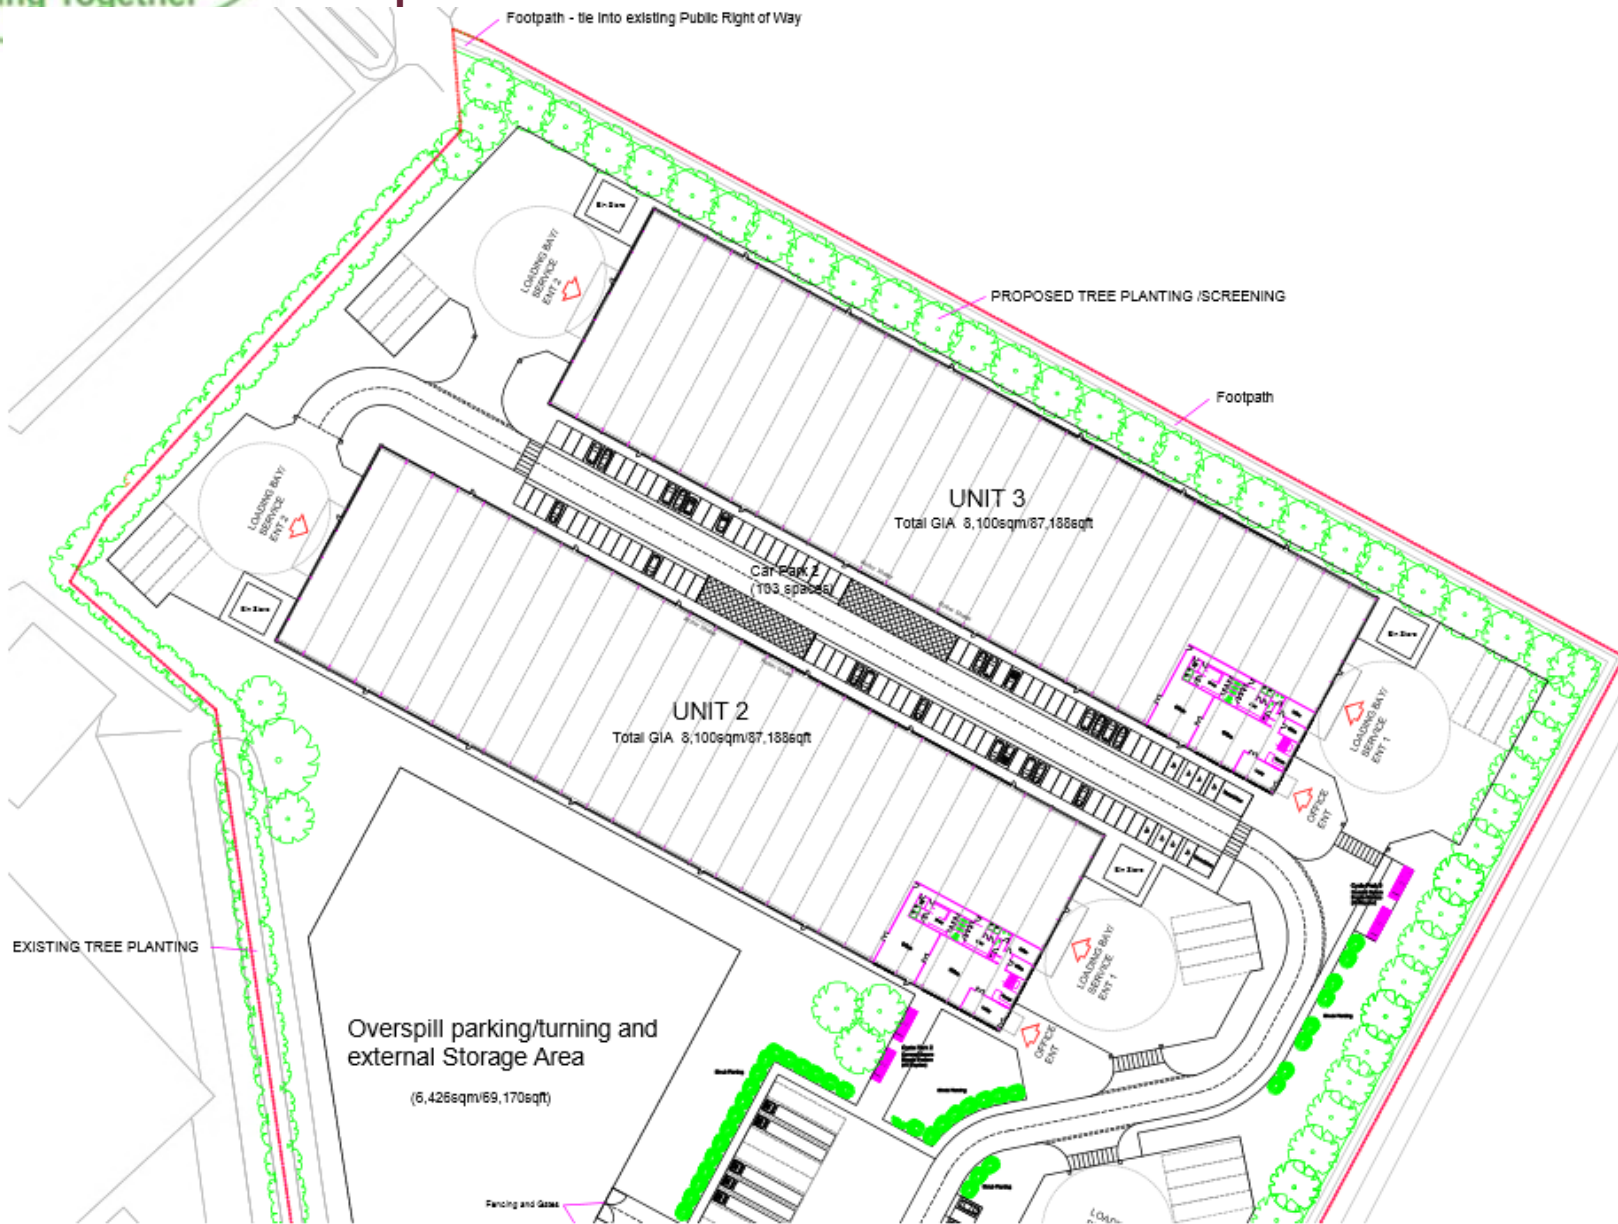

Application No: DC/21/06605

**Address: Land To The Rear Of
Ceva Logistics
Norwich Road
Mendlesham (In The Parish Of
Wetheringsett Cum Brockford)**

Site Location

Site Location

Slide 3

Aerial Map – wider view

© Crown copyright and database rights 2021 Ordnance Survey 0100017810 & 0100023274.

Constraints Map

Slide 6

..... Footpath

Site Location Plan

Slide 7

LOCATION PLAN Scale 1:5000

Proposed Block Plan - Wider View

Proposed Block Plan - Unit 1

Proposed Block Plan - Units 2 and 3

Proposed Roof and Floor Plans

ROOF PLAN

FIRST FLOOR PLAN

GROUND FLOOR PLAN

NOTE: Size Water Shower positions for Units 1 & 2.
Size Water Shower position for Unit 2 an approximate size.