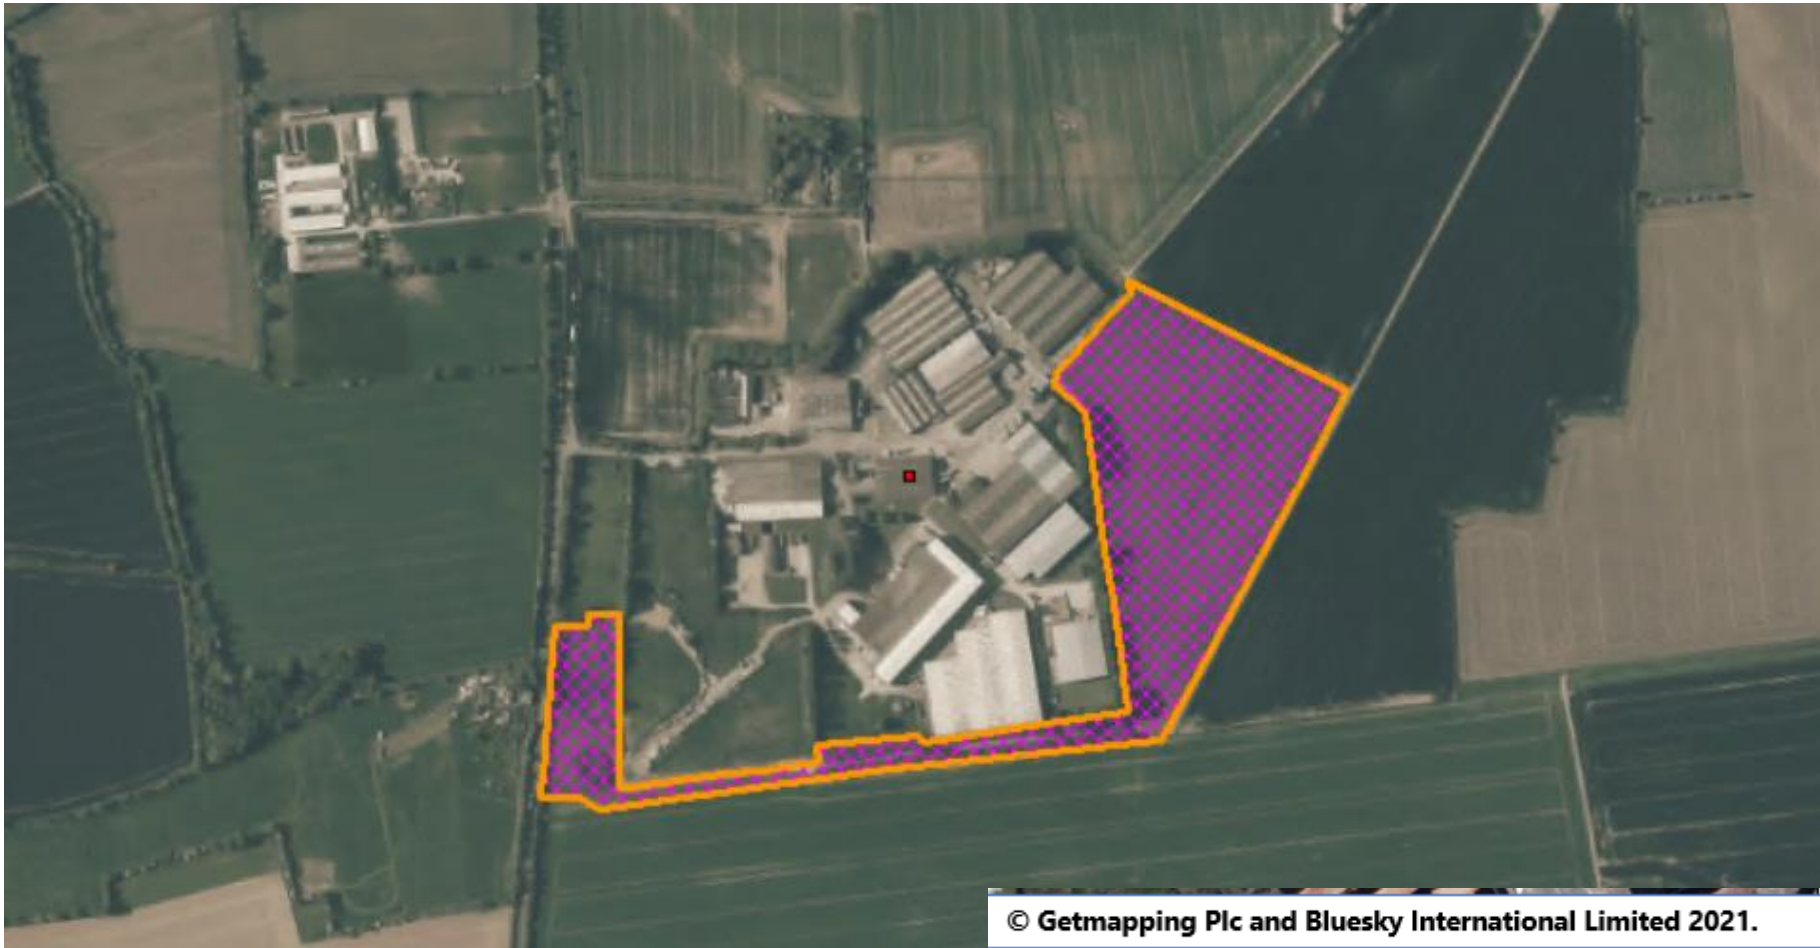

© Getmapping Plc and Bluesky International Limited 2021.

© Crown copyright and database rights 2021 Ordnance Survey 0100017810 & 0100023274.