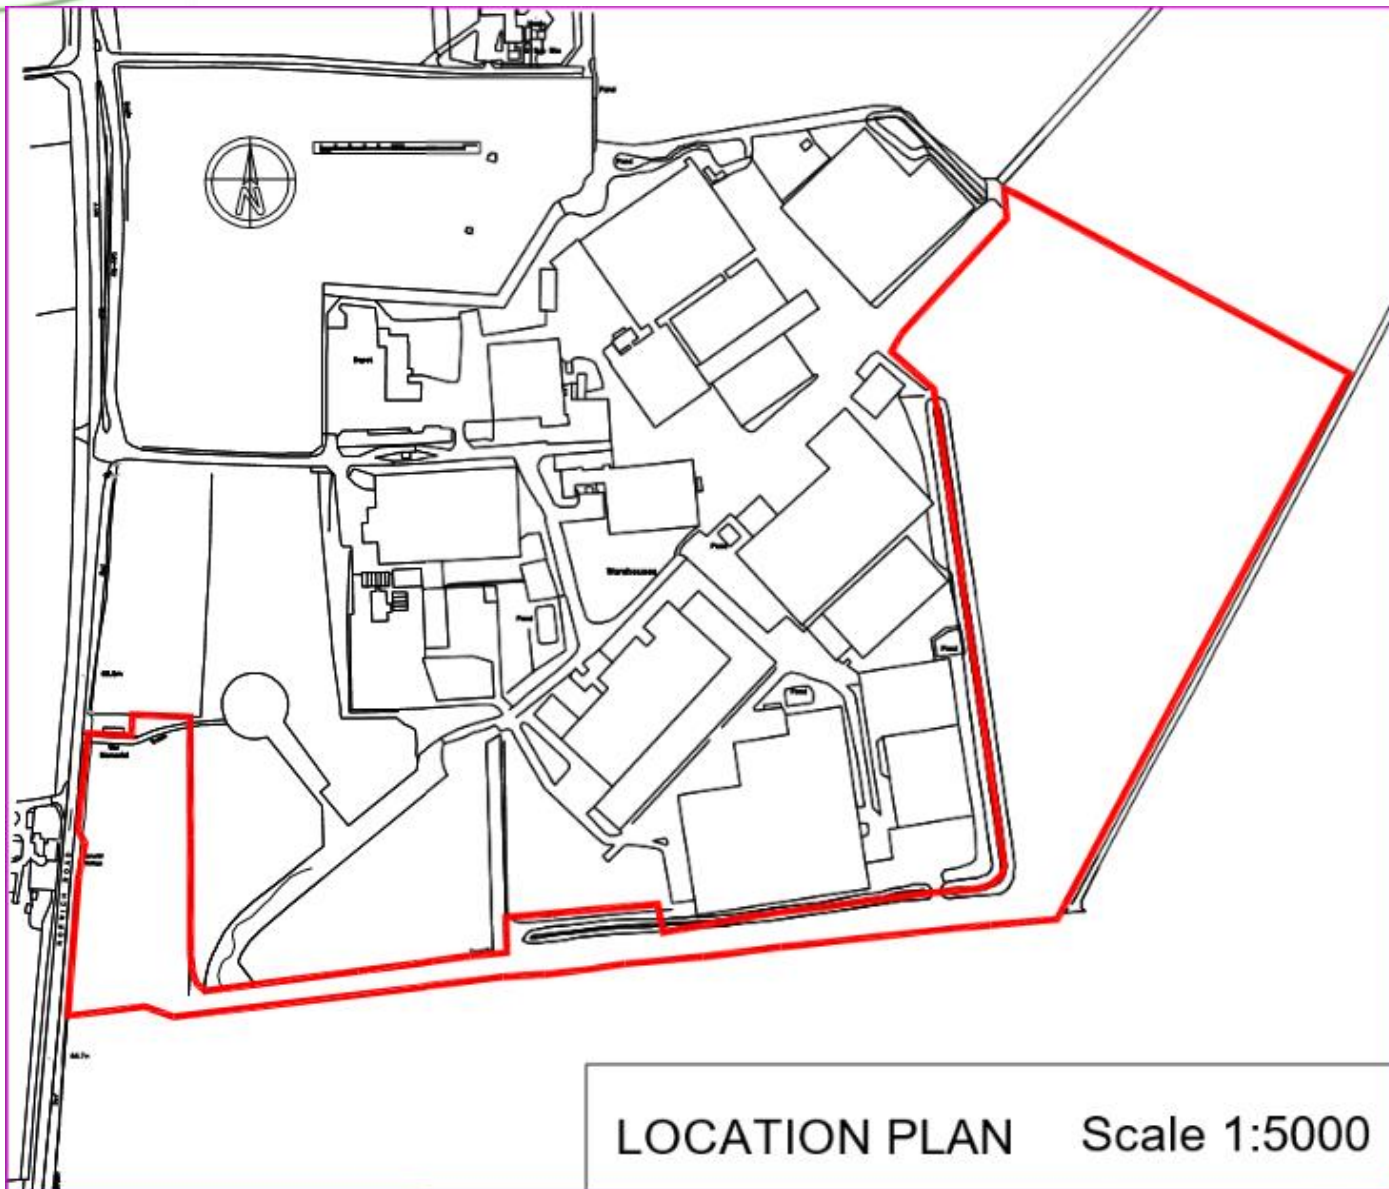

© Crown copyright and database rights 2021 Ordnance Survey 0100017810 & 0100023274.

Constraints Map

Slide 6

..... Footpath

Site Location Plan

Slide 7

LOCATION PLAN Scale 1:5000

Proposed Block Plan - Wider View

Proposed Block Plan - Unit 1

Proposed Block Plan - Units 2 and 3

Proposed Roof and Floor Plans

ROOF PLAN

FIRST FLOOR PLAN

GROUND FLOOR PLAN

NOTE: Size Water Shower positions for Units 1 & 2.
Size Water Shower position for Unit 2 an approximate size.