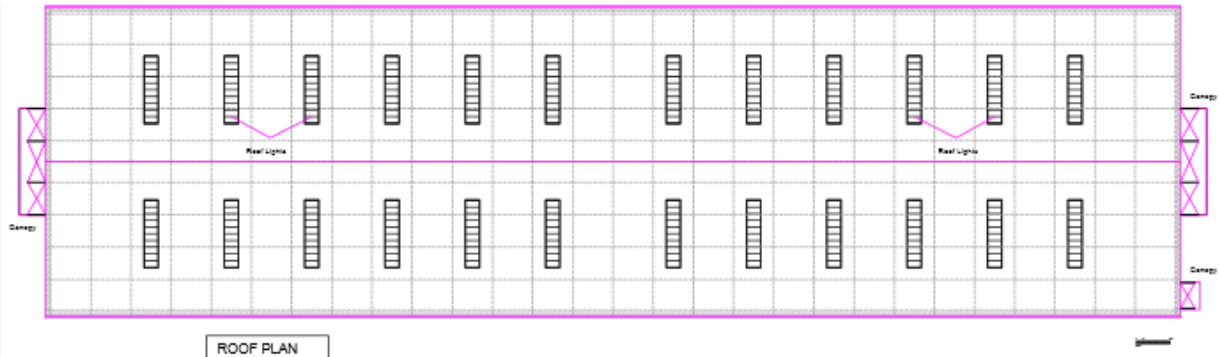

Proposed Roof and Floor Plans

ROOF PLAN